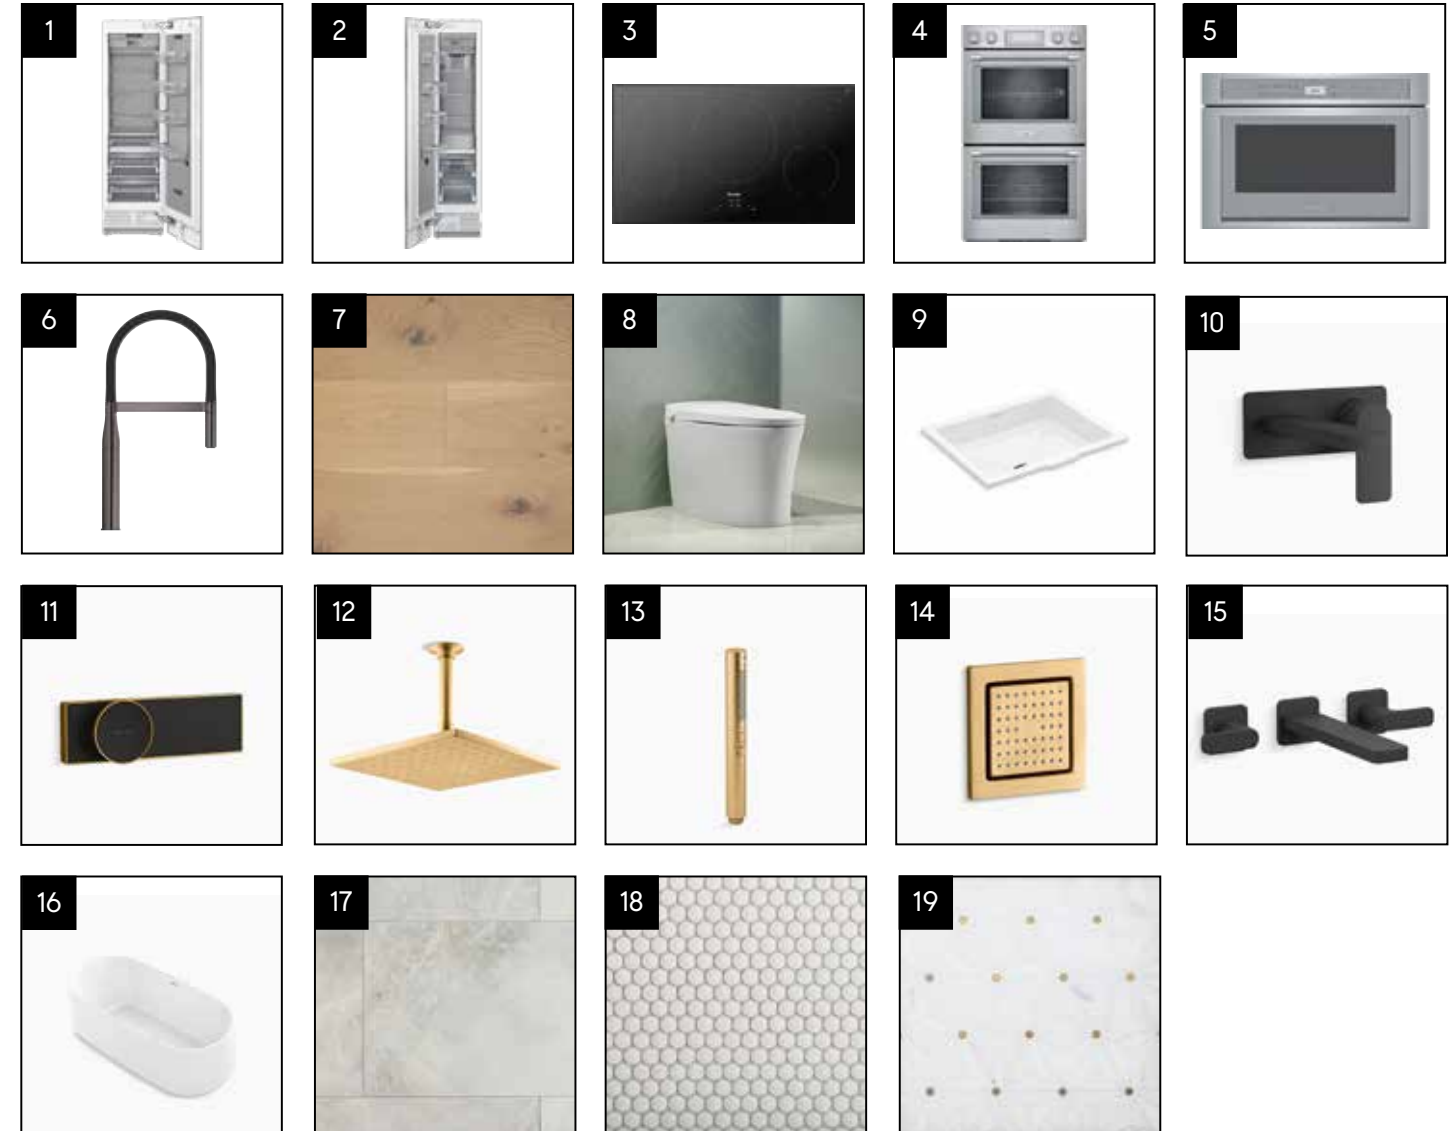

## Kitchen

—	
Fridge	Built-in Refrigerator Column 24" Panel Ready T24IR905SP (1)
Freezer	Built-in Freezer Column 18" Panel Ready T18IF905SP (2)
Cooktop	Induction Cooktop CIT365YB (3)
Built-in Oven	Professional Double Wall Oven 30" POD302W (4)
Microwave	MicroDrawer® Microwave 24" MD24WS (5)
Kitchen Faucet	Essence New Single-Handle Semi-Pro Dual Spray Kitchen Faucet 1.75 GPM (6)
Flooring	Palladio Whiskey White Oak Engineered Hardwood (7)

## Master Bathroom

—	
Toilet	Crosswater Ressa X1 Spa (8)
Sink	Under-Mount Sink, Centric Rectangle with Over Flow Perfect by Kallista P74235-WO-0 (9)
Sink Faucet	Wall-mount single-handle bathroom sink faucet, 1.2 gpm K-22567-4-BL (10)
Thermal Control	Anthem™ Digital control K-28214-2MB (11)
Shower Head	Contemporary 10" Square Single-Function Rainhead, 1.75 gpm K-13696-G-2MB (12)
Shower Arm	Parallel® Round two-function handshower, 1.75 gpm K-21335-G-2MB (13)
Body Spray	Parallel® Square 54-nozzle single-function body spray, 2.5 gpm K-8002-2MB (14)
Bath Faucet	Parallel® Wall-mount Bath Faucet Trim K-T23491-4-BL (15)
Bath	Ceric® 65-1/4" x 31-5/16" Freestanding Bath with Center Toe-Tap Drain K-25985-0 (16)
Floor (Dry)	Montalcino Cavalier Gray Porcelain Tile (17)
Floor (Wet)	Festival Unglazed white penny porcelain masaic (18)
Walls (Wet)	Viviano Nova Dolomite Brass Polished Marble Mosaic (19)